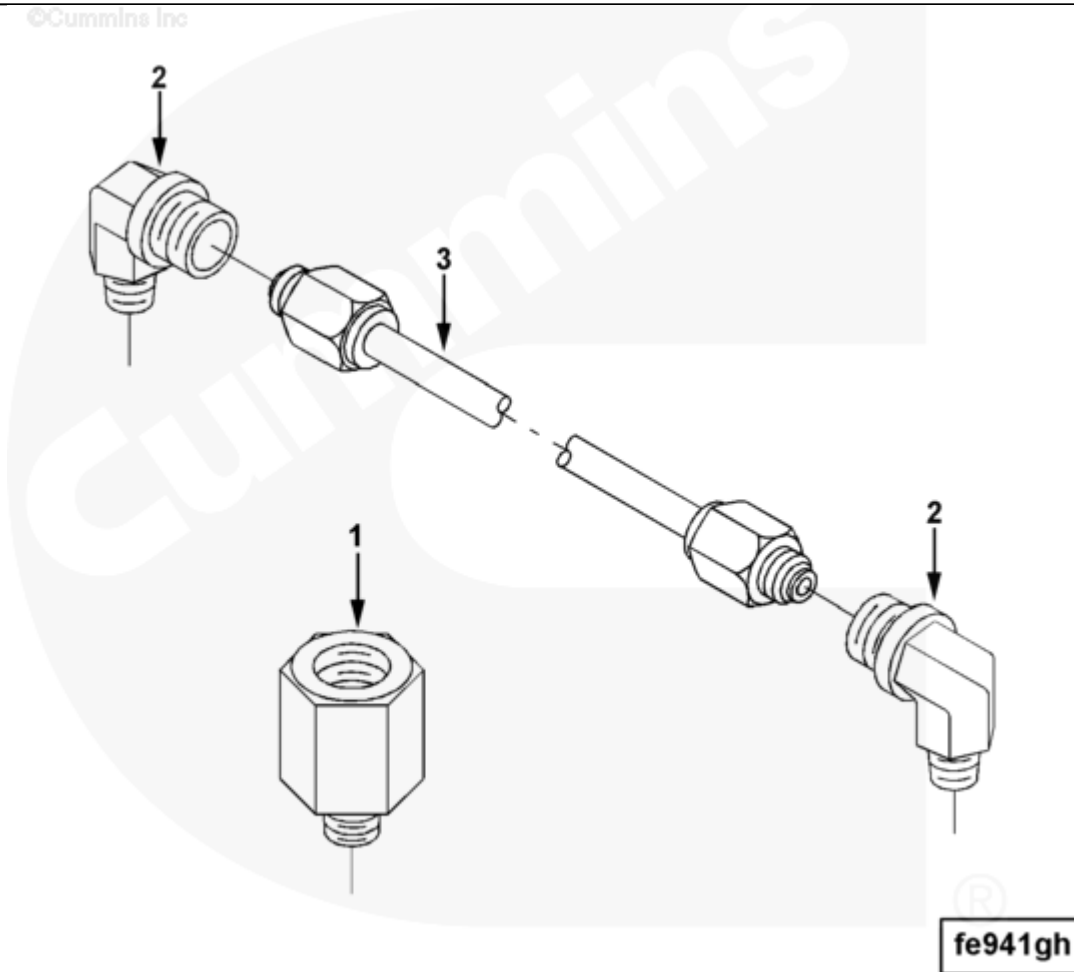

Parts Catalog - Option Detail

Electronic Parts Catalog - Option Detail				
Option	Group	Graphic	Film Card	Date
FE9848-02	05.01.5	fe941gh	Z	24-APR-98
Engines	6C8.3, C GAS PLUS CM556, G8.3, G8.3 CM558, GTA8.3 CM558, ISC CM2150, ISC CM554, ISC CM850, ISC8.3 CM2250, ISC8.3 G CM2180 C101, ISL CM2150, ISL CM554, ISL CM850, ISL G CM2180, ISL8.9 CM2150 L110, ISL8.9 CM2880 L112, ISL9 CM2150 SN, ISL9 CM2250, ISL9 CM2350 L101, ISL9 CM2350 L111, ISLE4 CM850, L GAS PLUS CM556, L8.9, L8.9 L121, L8.9G CMOH2.0 L125B, L9 CM2350 L116B, L9 CM2350 L119B, L9 CM2350 L120C, L9 CM2350 L123B, L9.3 L105, L9.5 L117, L9N CM2380 L124B, QSC8.3 CM2250, QSC8.3 CM2880 C102, QSC8.3 CM554, QSC8.3 CM850(CM2850), QSL9 CM2250, QSL9 CM2250 L115, QSL9 CM2350 L102, QSL9 CM2350 L107, QSL9 CM2350 L118, QSL9 CM2350 L122, QSL9 CM554, QSL9 CM850(CM2850), QSL9 G CM558, QSL9 M CM2250 L106, QSL9.3 CM2880 L113			

[SMALL](#) | [MEDIUM](#) | [LARGE](#)

Cart	Ref No	Part Number	Part Description	Required	Remarks
<input type="button" value="View My Cart"/>					
		FE9848-02	Air Fuel Control Plumbing		

					Engine Family: C Series
					Fuel Pump Governor: RQVK
					Boost Control: Yes
					Turbo Exhaust Location: RMSO
					Turbocharger Type: Non-
					wastegate
					Air Heater Provision: Yes
					Uses 1/4 IN. hole in center
					of head. Plug both M22 holes
					in head
<input type="checkbox"/>	1	3909557	Reducing Pipe Bushing	1	1/4 NPTF x 1/8 NPTF
<input type="checkbox"/>	2	3910265	Male Adapter Elbow	2	
<input type="checkbox"/>	3	3934602	Air Fuel Control Tube	1	